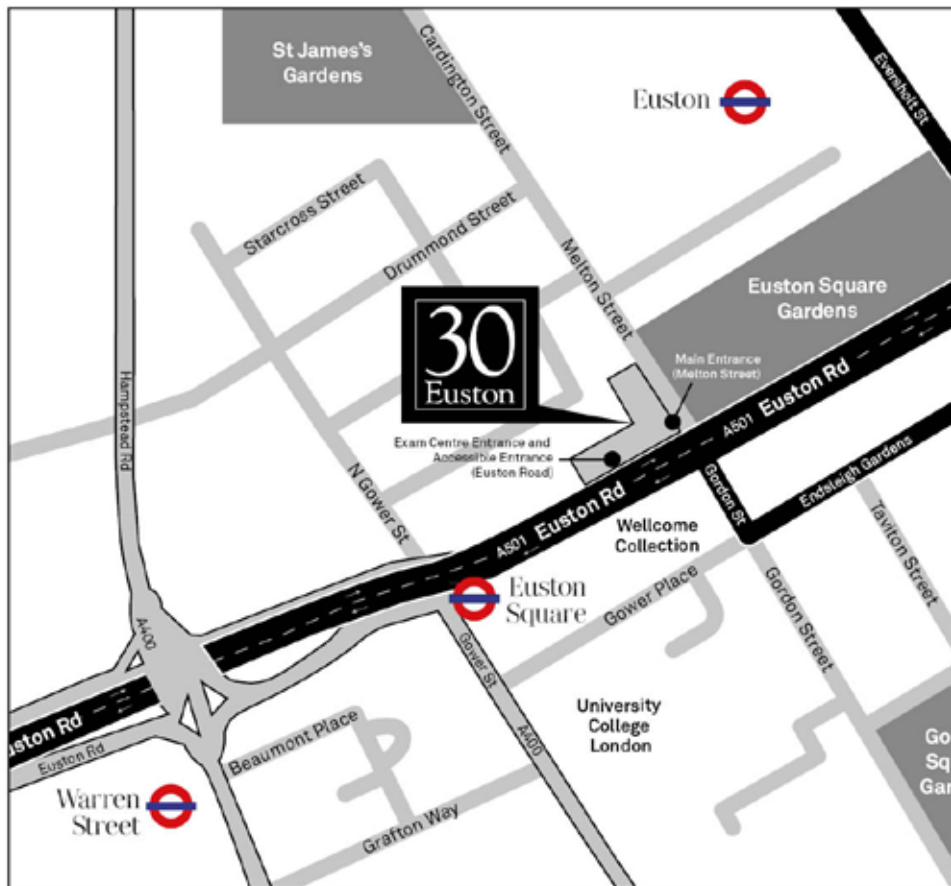

## LOCATION

30 Euston Square makes an ideal venue for those wanting to explore London - either by walking or hiring a bike from the nearby docking stations.

## BY RAIL

30 Euston Square is just 1 minute walk from London Euston and 7-10 minutes from Kings Cross and St Pancras International train stations.

London Euston is accessed directly via London Underground's Victoria and Northern lines. Take the Circle, Hammersmith & City or metropolitan lines for Euston Square tube station.

## BY ROAD

The venue is easily found just outside of the Congestion Charge Zone and is served by a number of nearby car parks that can be seen on our interactive map.

30 Euston Square sites next to the A501 - a main artery serving much of North