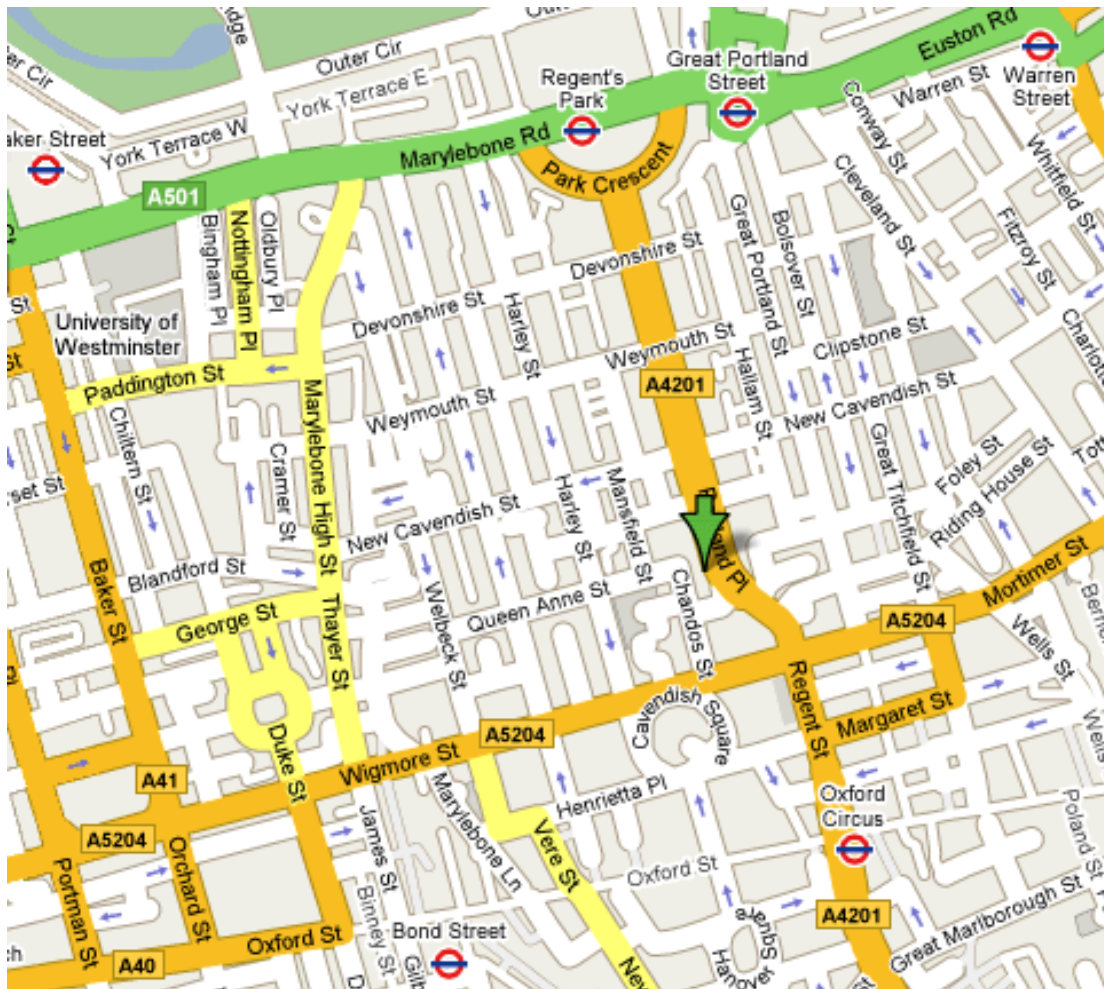

Venue

De Vere West One

9-10 Portland Place, London, W1B 1PR Telephone: 0207 034 9700

LOCATION

De Vere West One is located on Portland place and is a 10 minute walk from Great Portland Street Underground Station and a 5 minute walk from Oxford Circus.

BY RAIL

Great Portland Street Tube Station: Take any Exit and walk towards Great Portland Street and turn right to Devonshire Street at traffic signals and take left to the Regent Street.

Oxford Circus Tube Station it is a 5 minute walk: Take the Exit No 1 or 4 and keep walking towards Regent Street North

BY ROAD

Portland Place is just north of Oxford Circus, the nearest NCP car park is approximately 300 yards away. Follow the A4201 past West One taking the second left turning on to Weymouth Street and again taking the second left on to Weymouth Mews