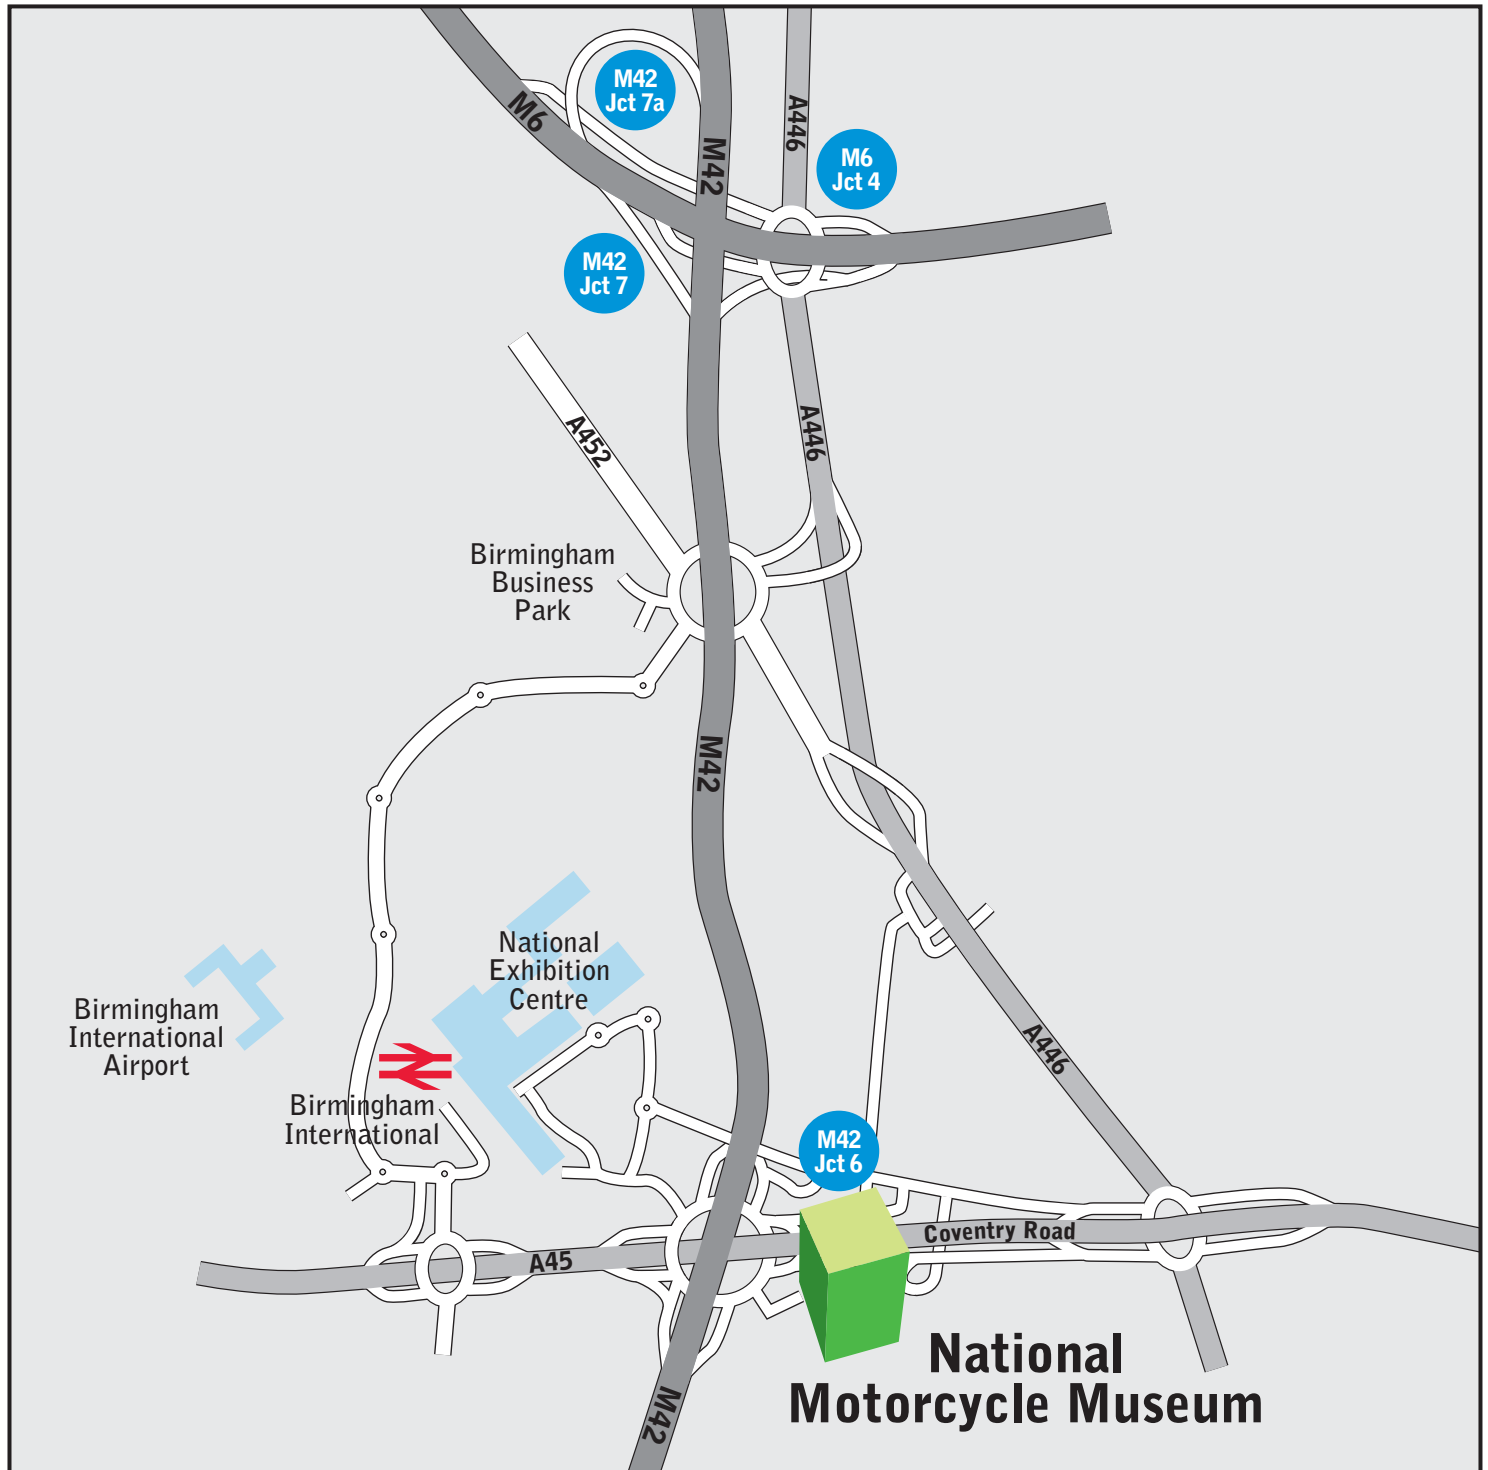

Venue

National Motorcycle Museum The Museum and Conference Banqueting Complex

Coventry Road, Bickenhill, Solihull, West Midlands, B92 0EJ
Tel: 0121 704 2784 www.nationalmotorcyclemuseum.co.uk

Tuesday 9 November 2010 National Motorcycle Museum, Birmingham

BY ROAD

See map below.

BY RAIL

Birmingham International Station.

Approximately 5 minutes taxi ride away.

BY AIR

Birmingham International Airport.

Approximately 5 minutes taxi ride away.