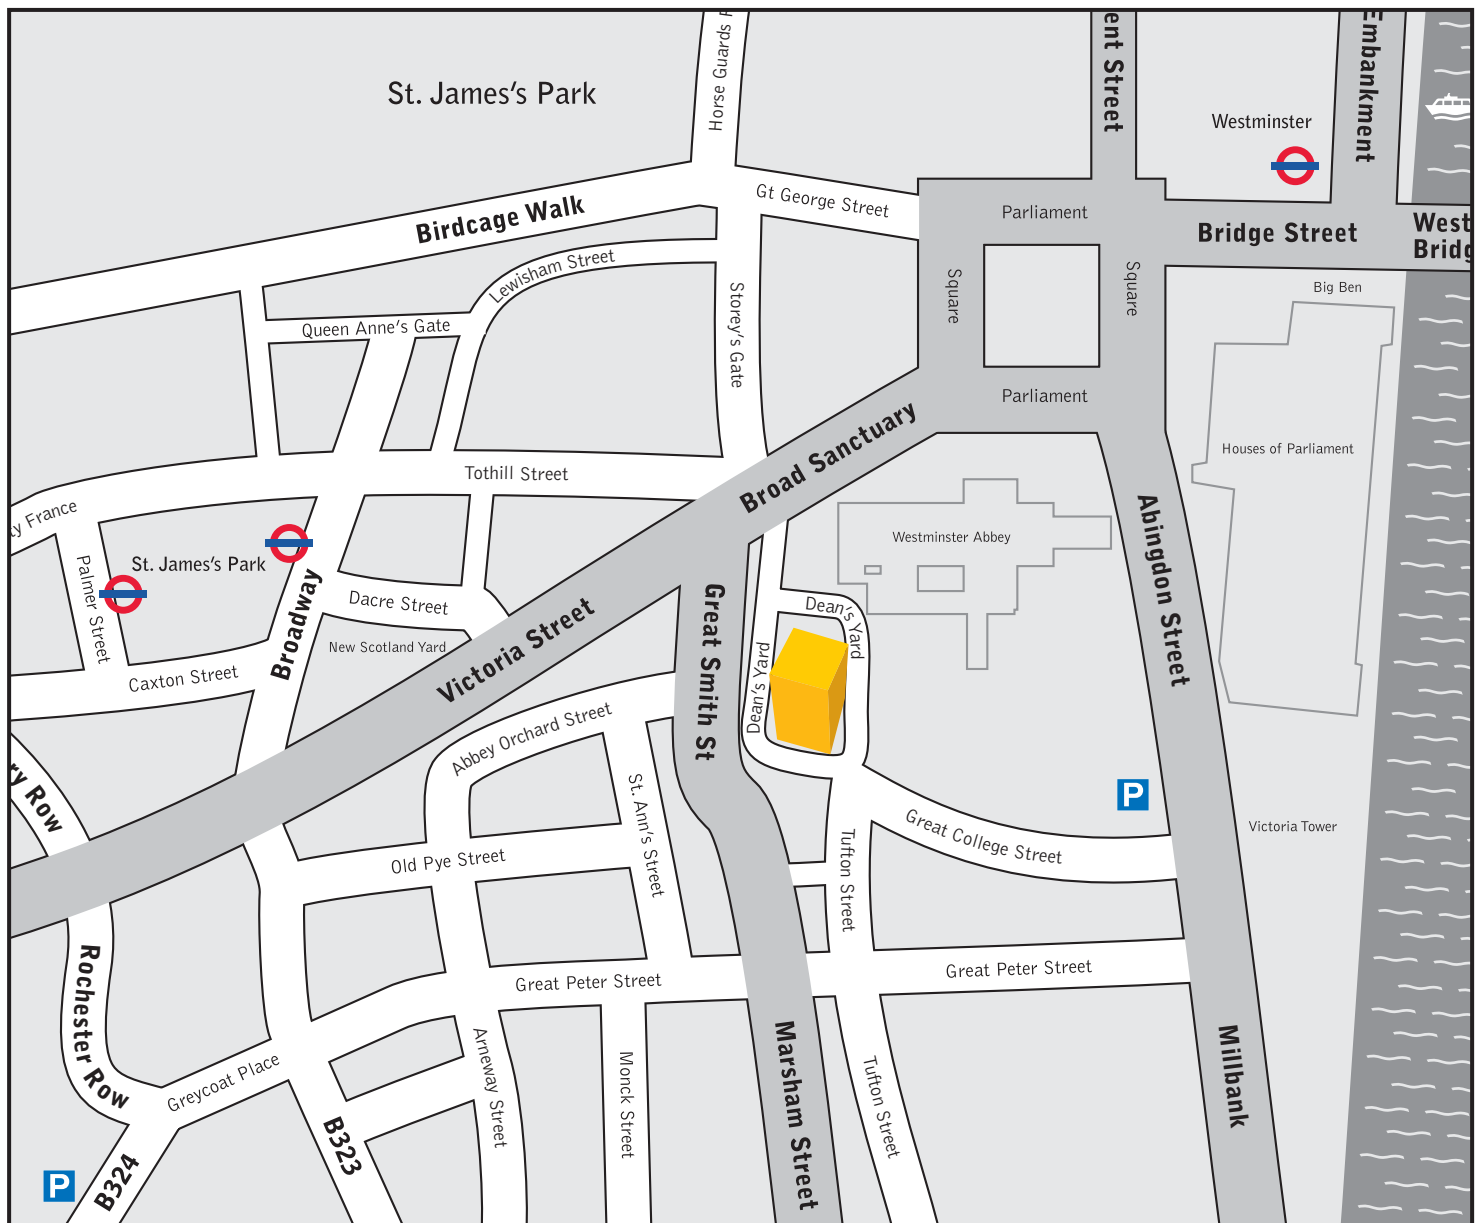

Venue

The Conference Centre, Church House

Dean's Yard, Westminster, London, SW1P 3NZ 020 7390 1590

LOCATION

Church House is located through the archway into Dean's Yard. Head towards the large building facing you at the end of the yard – this is Church House.

BY UNDERGROUND AND TRAIN

St James Park and Westminster are equidistant from the Conference Centre. They have connections from Victoria, Euston, Kings Cross, Paddington and Waterloo Stations.

BY ROAD

The nearest car park is on Abingdon Street.

BY AIR

Gatwick, Heathrow and Stanstead airports offer good transport links into central London. We advise that you allow a minimum of one hour to get to the Conference Centre.

HEALTHCAREevents

Specialists in health & social care conferences

tel 020 8541 1399 fax 020 8547 2300
www.healthcare-events.co.uk info@healthcare-events.co.uk