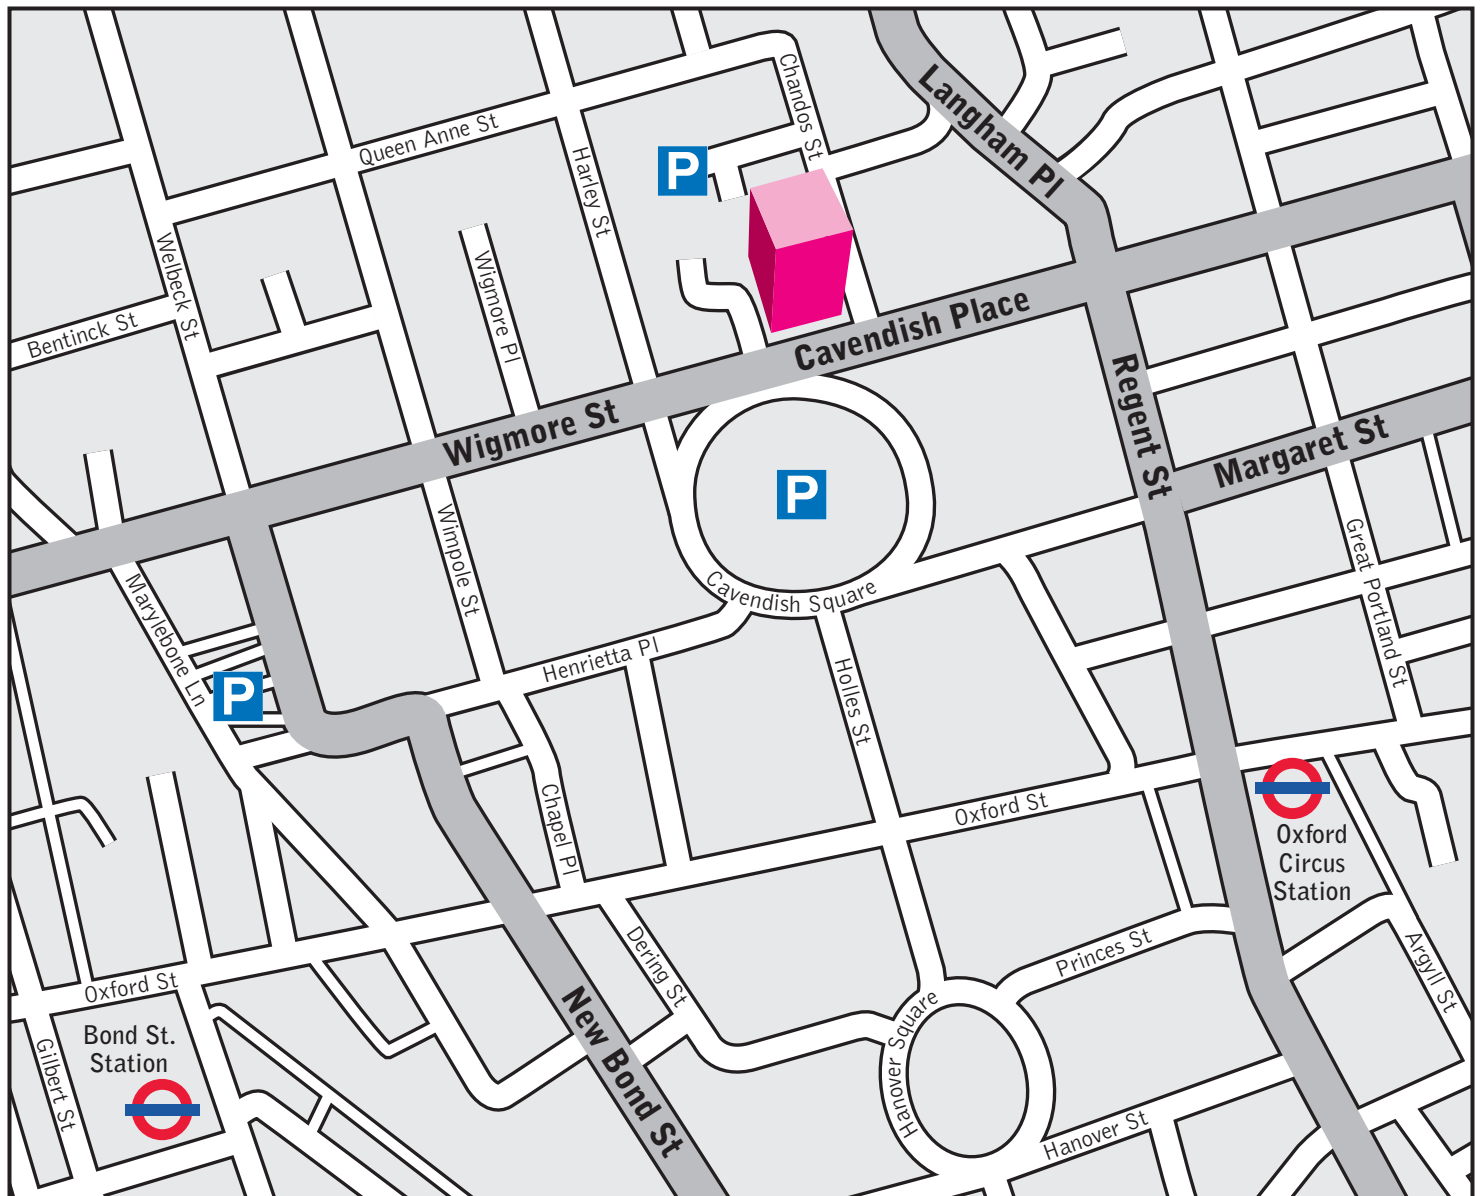

Venue

The King's Fund

11–13 Cavendish Square W1G 0AN Tel: 020 7307 2400 www.kingsfund.org.uk

BY TRAIN

Nearest underground station
Oxford Circus (Bakerloo, Central
and Victoria lines) Exit 4 (corner
near H&M store).

BY BUS

Bus routes 3, 6, 7, 8, 10, 12, 13,
15, 23, 25, 55, 73, 88, 94, 98,
113, 137, 139, 159, 176, 189,
390, 453, C2.

BY CAR

You can park in the Cavendish
Square Car Park, Harley Street
Car Park (enter from Chandos
Street).

CYCLING

There are several points in
Cavendish Square where bicycles
can be secured to a barrier.

HEALTHCAREevents

Specialists in health & social care conferences

tel 020 8541 1399 fax 020 8547 2300
www.healthcare-events.co.uk info@healthcare-events.co.uk