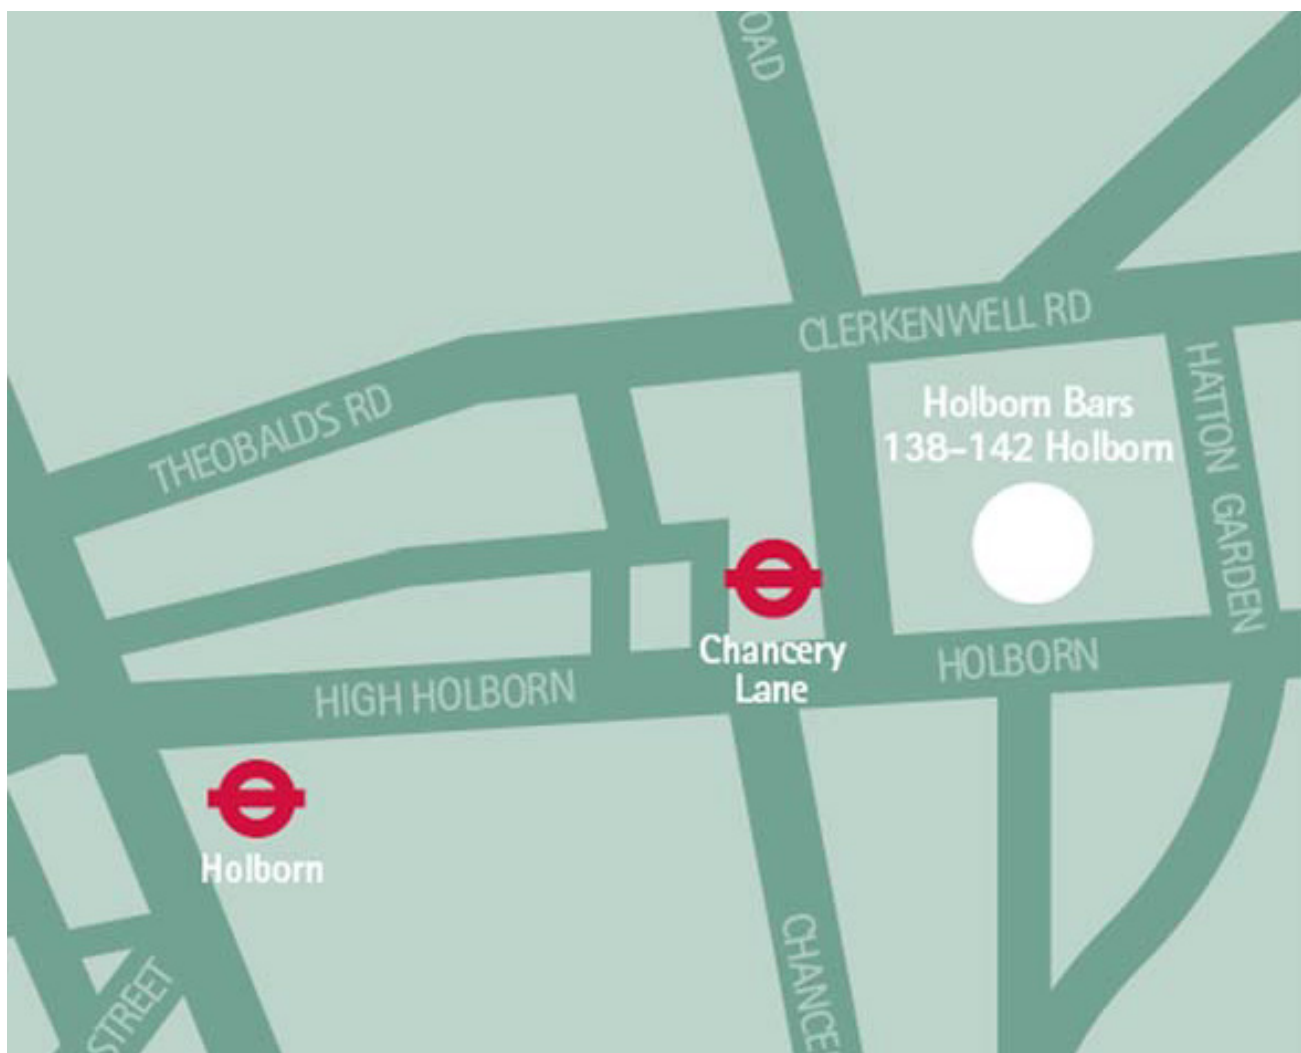

Venue

De Vere Holborn Bars

138-142 Holborn, London, EC1N 2SW

Telephone: 02086 168008

LOCATION

On the north-side of Holborn, next to Chancery Lane underground station and close to Covent Garden, you'll find De Vere Holborn Bars

Next door to Chancery Lane tube station on the central line and with two direct bus routes into Waterloo Station, the venue is well – connected for all major transport links.

London City airport is just over 8 miles away whilst Heathrow Airport is just over an hour away by road

The nearest tube station is Chancery Lane on the Central Line. When leaving the station take exit number two and the entrance to Holborn Bars is located approximately 50 meters ahead in the large red brick building.