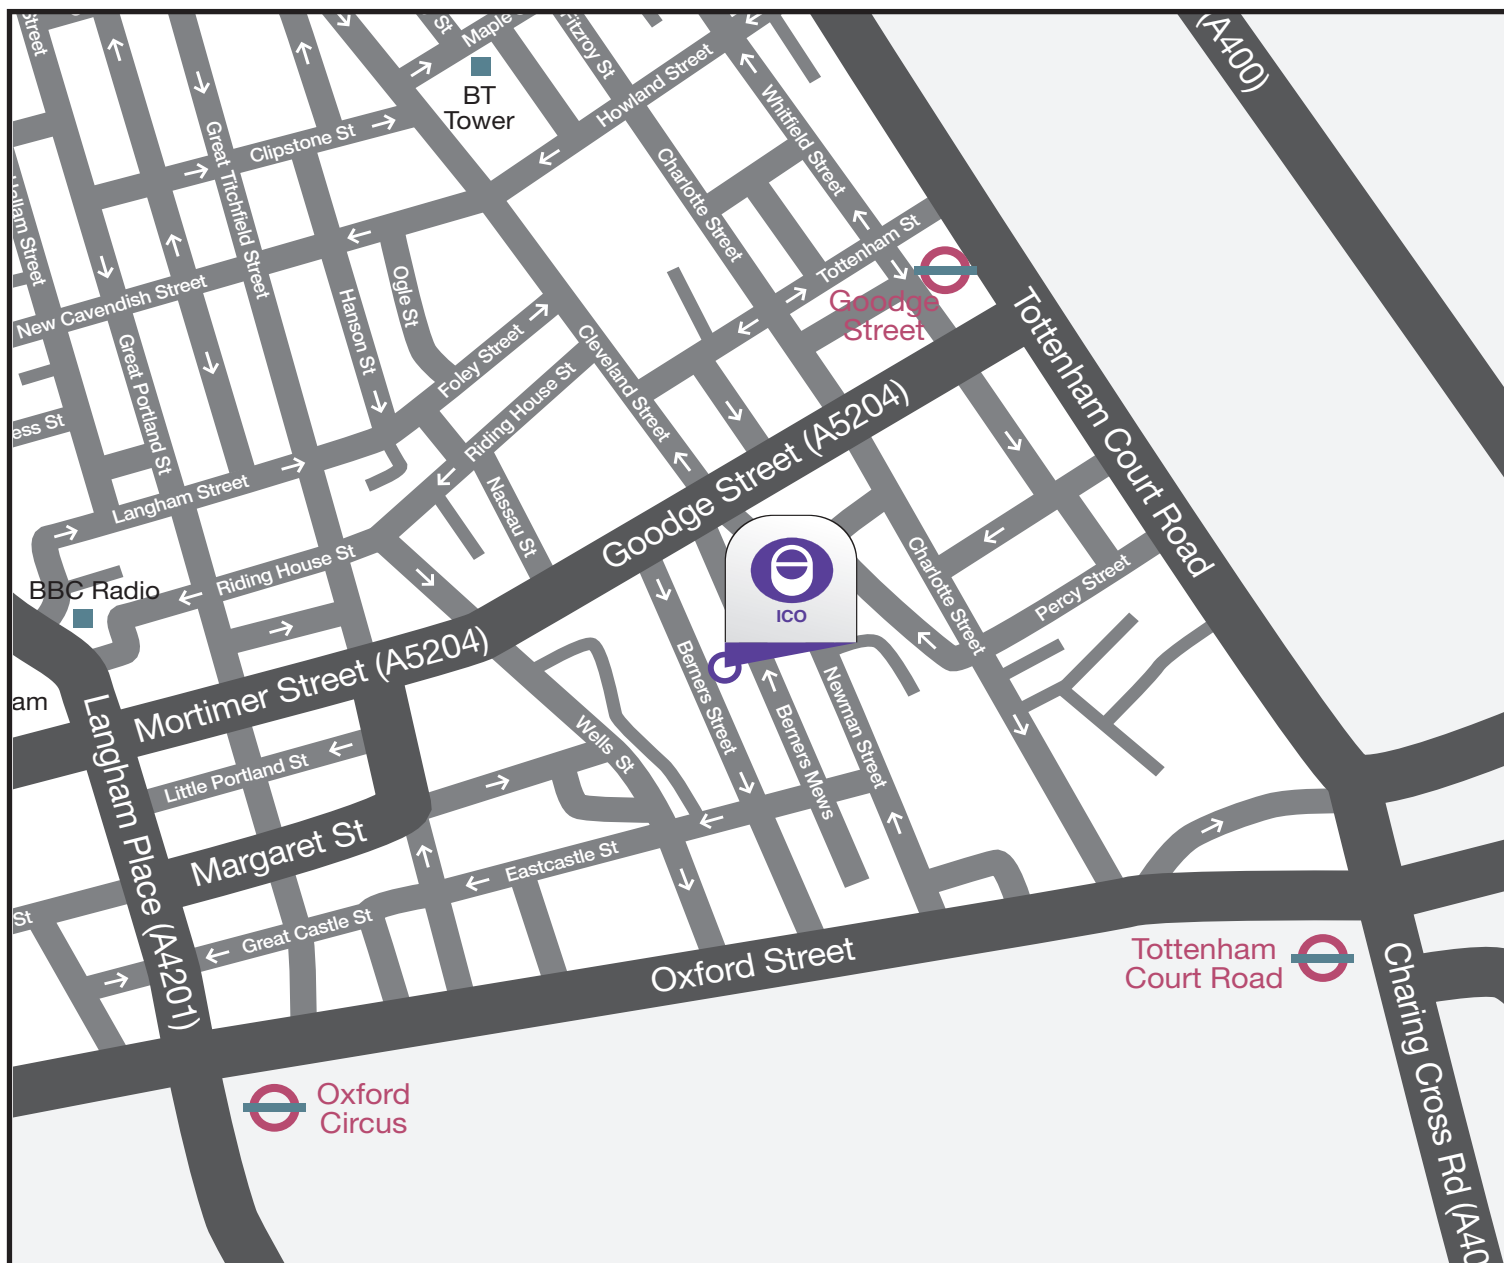

Venue

ICO Conference Centre, London

22 Berners Street, London, W1T 3DD 020 7706 7700 <http://www.cavendishconferencevenues.co.uk>

LOCATION

From Goodge Street Underground Station turn right out of the tube station, almost immediately you will see Goodge Street on your right hand side. Berners Street is now the 5th street on your left hand side.

BY UNDERGROUND AND TRAIN

Goodge Street Underground Station (Northern Line - Charing Cross Branch)

Oxford Circus Underground Station (Victoria, Central, & Bakerloo Line)

Tottenham Court Road (Northern Line - Charing Cross Branch, Central Line)

BY ROAD

The nearest NCP car parks are located on Berners Street which also has ample Pay & Display parking spaces.

Blue Badge Parking Scheme
To view spaces in the area reserved for Blue Badge holders on a map please visit bluebadge.direct.gov.uk and enter our postcode: W1T 3DD.

BY AIR

Gatwick, Heathrow and Stanstead airports offer good transport links into central London. We advise that you allow a minimum of one hour to get to the Conference Centre.

tel 01932 429933
www.healthcareconferencesuk.co.uk

fax 01932 880402
info@healthcareconferencesuk.co.uk