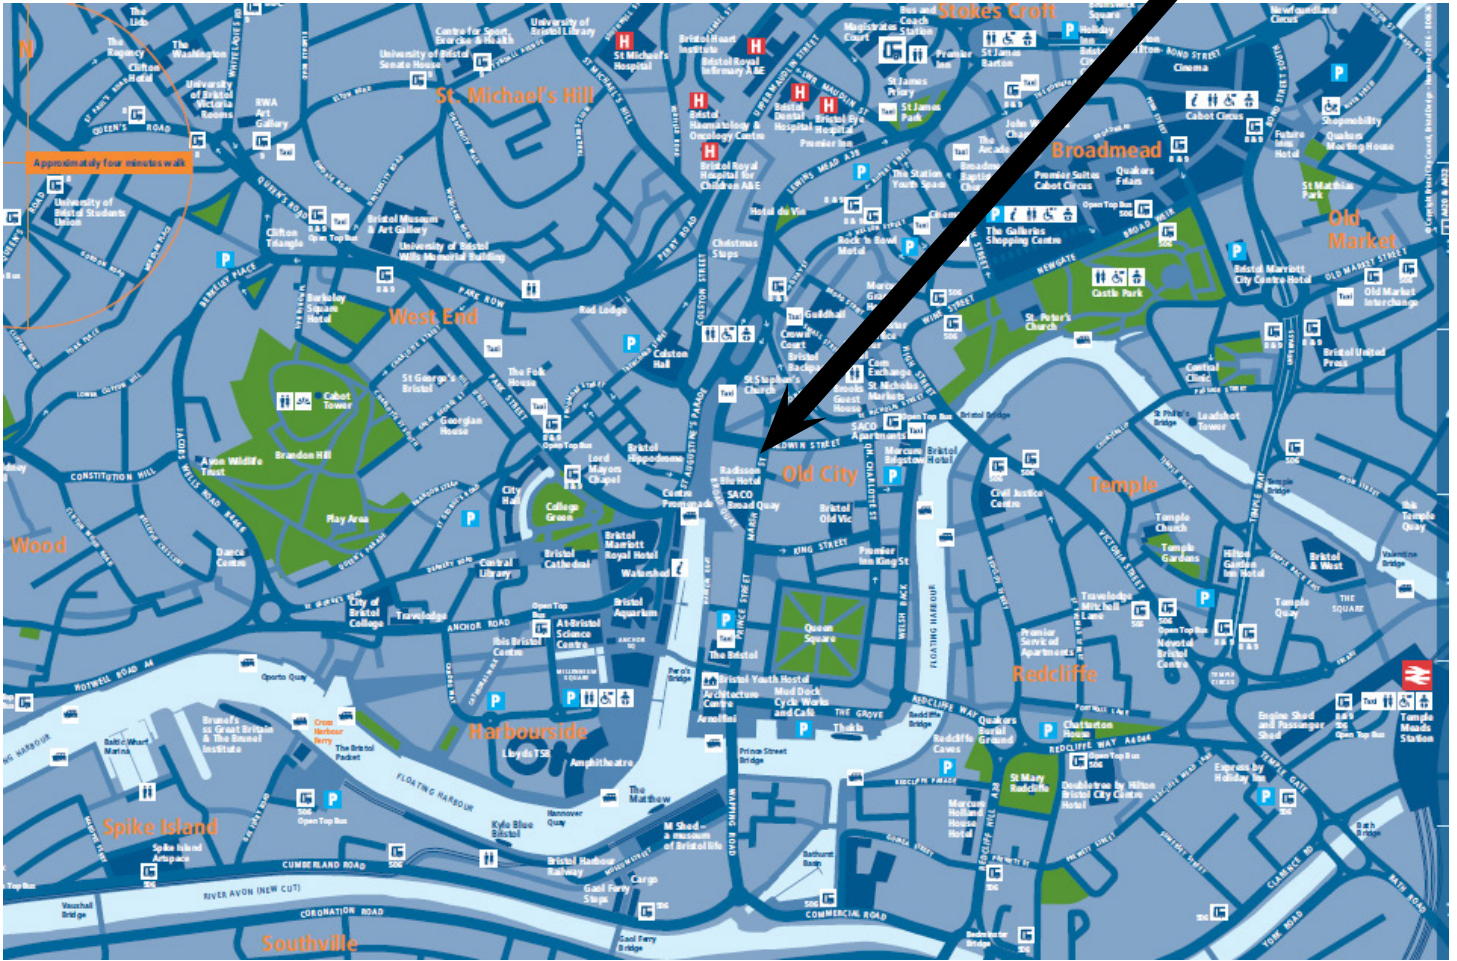

LOCATION

You can reach the hotel from the M4 by leaving at Junction 19, then following the M32 into the city centre. The hotel offers a valet parking service at GBP 26 per night. No reservation is needed for this service. Please note that if you arrive by car, the drop-off zone for the hotel is located on Marsh Street. The hotel has 2 postcodes; to find Marsh Street on your navigation system, use postcode BS1 4AQ

The hotel is only 20 minutes away from Bristol Airport. The airport flyer bus stops outside the hotel

For further information visit: <https://www.radissonblu.com/en/hotel-bristol/location>