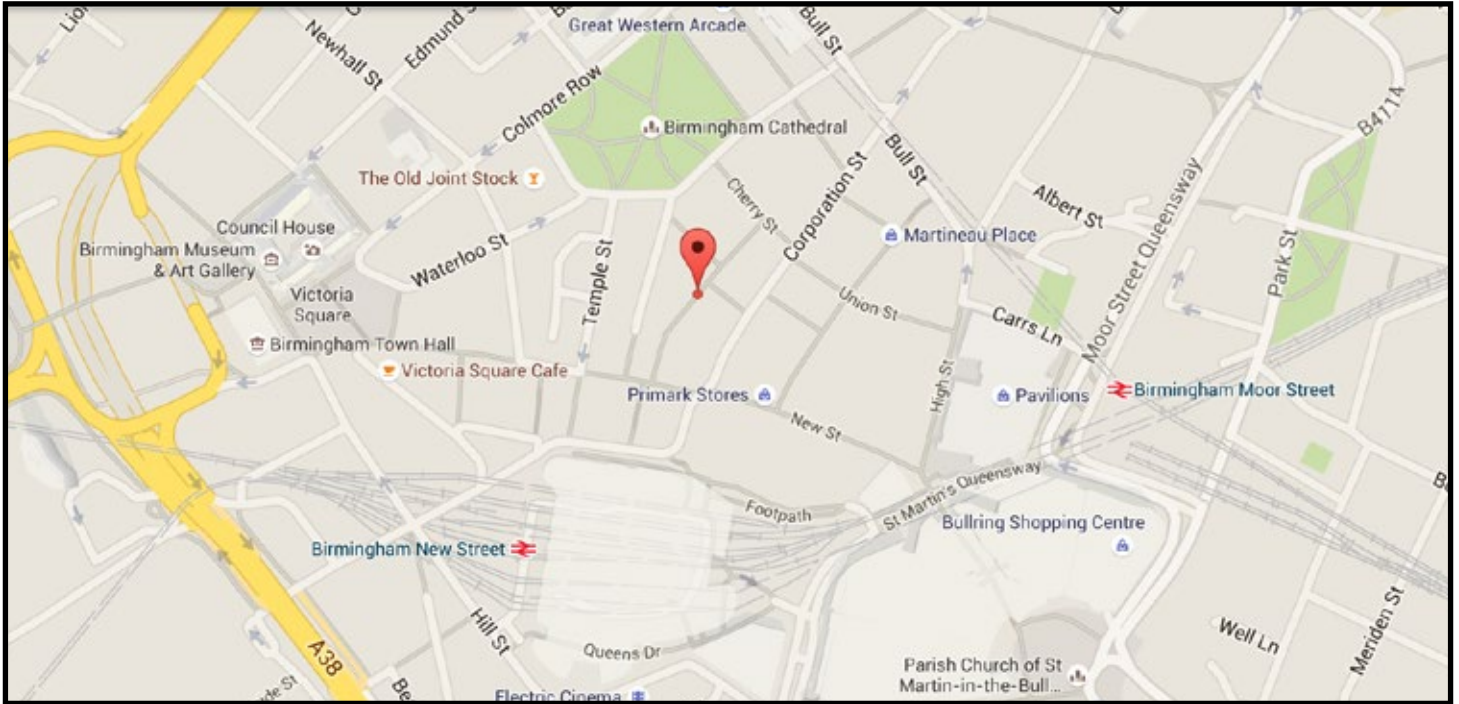

Venue

TheStudio Birmingham

7 Cannon Street, Birmingham, B2 5EP Telephone: +44 (0) 121 634 2800

LOCATION

thestudio is located about 50 yards up Cannon Street (from New Street) on the right or 50 yards down from House of Fraser on the left.

BY RAIL

There are three railway stations within walking distance of thestudio: Birmingham New Street, Snow Hill and Moor Street. New Street Station is just three minute walk from thestudio.

BY ROAD

There are several car parks within walking distance of thestudio. We recommend either NCP High Street, or NCP Londonderry House both around five minutes walk away. The postcode for satnav is B4 7LN and B4 7LX. The Mailbox car park is also only a 10 minute walk.