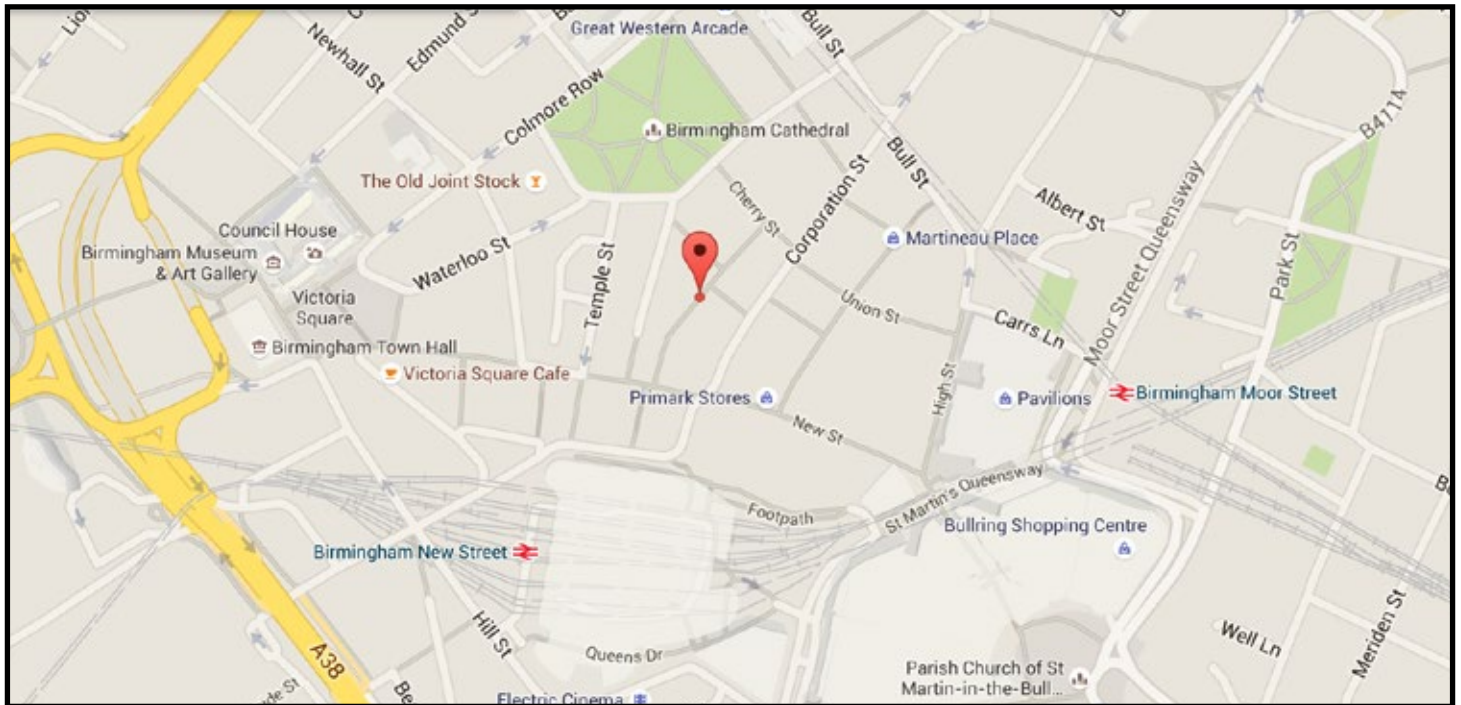

Venue

TheStudio Birmingham

7 Cannon Street, Birmingham, B2 5EP Telephone: +44 (0) 121 634 2800

LOCATION

thestudio is located about 50 yards up Cannon Street (from New Street) on the right or 50 yards down from House of Fraser on the left.

BY RAIL

There are three railway stations within walking distance of thestudio: Birmingham New Street, Snow Hill and Moor Street. New Street Station is just three minute walk from thestudio.

BY ROAD

There are several car parks within walking distance of thestudio. We recommend either NCP High Street, or NCP Londonderry House both around five minutes walk away. The postcode for satnav is B4 7LN and B4 7LX. The Mailbox car park is also only a 10 minute walk.