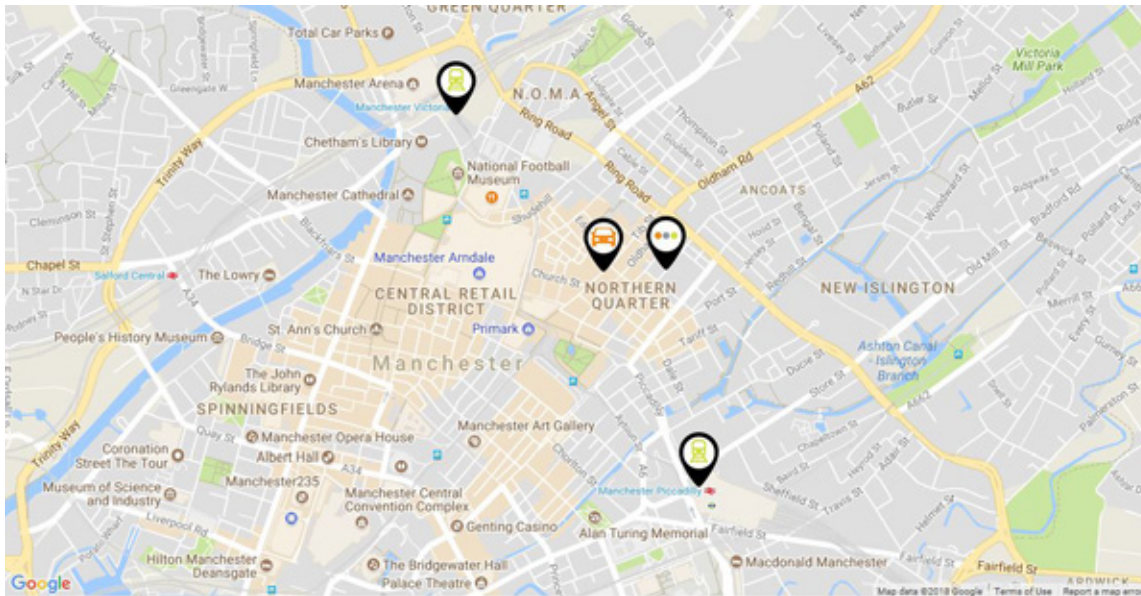

BY RAIL

There are two main line stations within walking distance of thestudio, Manchester Piccadilly and Manchester Victoria

Our closest tram stop is Piccadilly Gardens.

On leaving Piccadilly Station via 'Piccadilly' exit, turn right, walking down the ramp towards the City centre and Piccadilly Gardens. Follow the path until you see Tesco Express on your left hand side. Cross over Newton Street and take the next turning on the right into Lever Street, continue along crossing Back Piccadilly, Dale

BY ROAD

From Great Ancoats Street: From the Inner Ring Road (Great Ancoats Street) turn into Newton Street, take the 5th Right onto Hilton Street which becomes Stevenson Square. Turn right onto Lever Street. thestudio is located on your left after approximately 50 metres. Our entrance is at number 51 The Hive (the 3rd entrance on the left)

- thestudio
- trainstation
- carpark

help, I need somebody!

Our address is 51 Lever Street M1 1FN. If you're lost give us a call! We will gladly assist you.

0161 237 1201

For further information visit: <http://studiovenues.co.uk/venues/manchester/directions/>