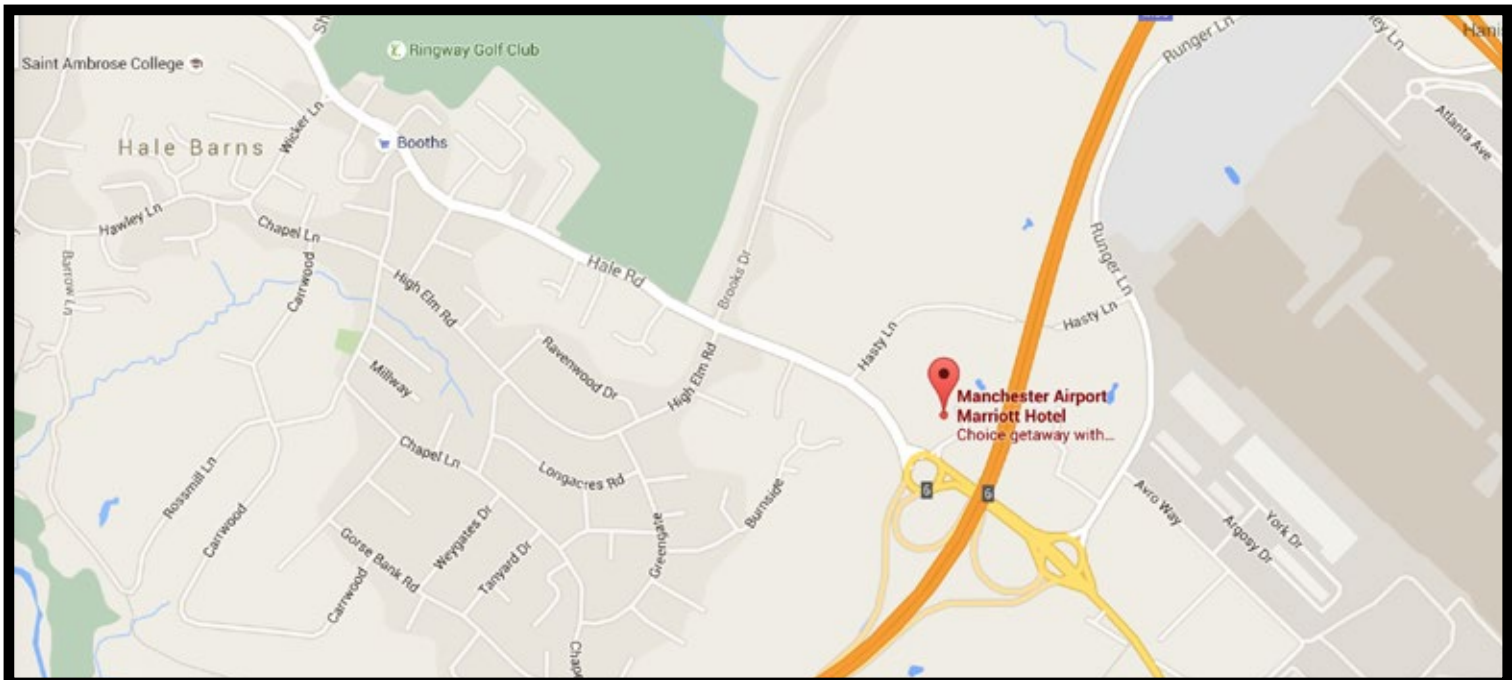

## LOCATION

Manchester Airport Marriott Hotel is a 5-10 Minute drive from Manchester Airport Train Station the fare will be approximately £6

## BY ROAD

From the airport, follow the M56 for Chester and exit at junction 6 (Hale). Stay in the left-hand lane (Hale, Altrincham). Turn left at the lights and as you approach the bridge move into the right-hand lane. At the roundabout, take the third exit into the Marriott hotel car park. // From the M6, follow the M56 towards Manchester International Airport and exit the M56 at junction 6 (Hale). At the roundabout, take the second exit straight into the Marriott hotel car park.

## PARKING

On-site parking fee is £11 daily

For more information visit:

<http://www.marriott.co.uk/hotels/maps/travel/manap-manchester-airport-marriott-hotel/>

tel 01932 429933  
www.healthcareconferencesuk.co.uk