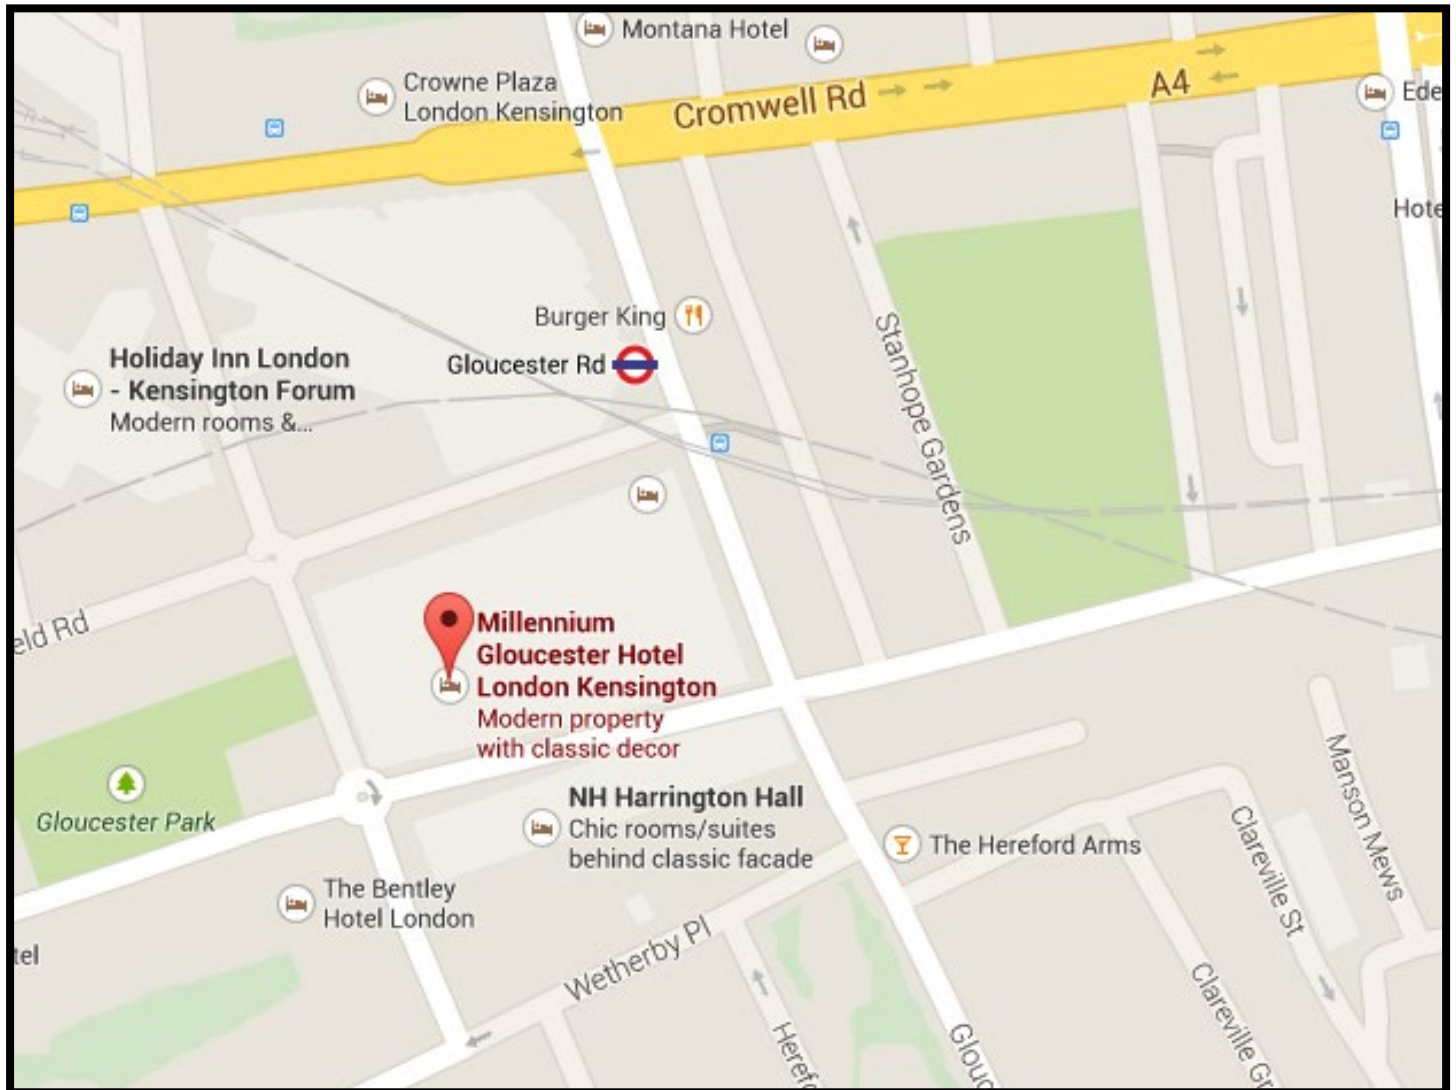

Venue

Millennium Gloucester Hotel & Conference Centre

4-18 Harrington Gardens, London, SW7 4LH

Telephone: +44 (0) 20 7373 6030

LOCATION

Gloucester Road Tube Station is opposite The Millennium Gloucester Hotel & Conference Centre.

BY TUBE

The District, Circle and Piccadilly Lines all go to Gloucester Road Tube Station.

BY ROAD

The Millennium Gloucester Hotel & Conference Centre has guest parking and private parking for 110.

For further information visit: <http://www.millenniumhotels.co.uk/millenniumgloucester/hotel-location.html>